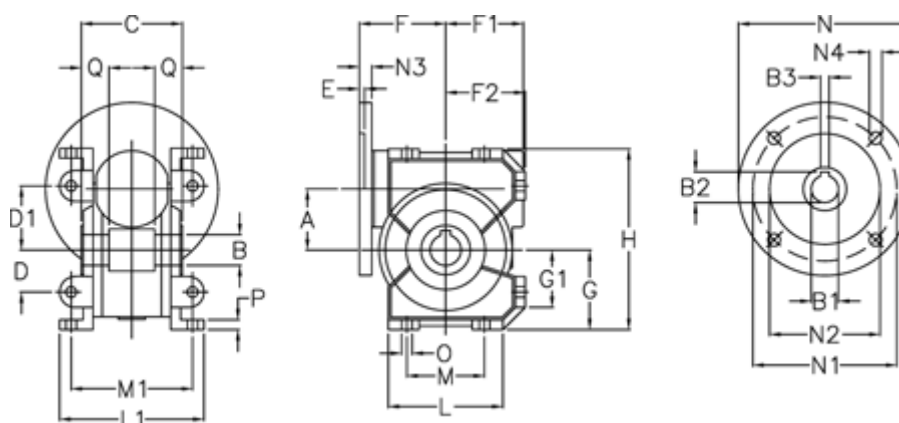

Article number: 3918049070023

Description: Worm gear with st. steel hollow shaft
VF 49 EP-U-70- 63B14

Measures

a	= 49.5	E	= 3.0	L	= 93	N4	= 6.0
B	= 25	F	= 70	L1	= 117.0	O	= 8.5
B1 E7	= 11	F1	= 63	M	= 63	P	= 8
B2	= 12.8	F2	= 64.5	M1	= 98.5	Q	= 22.5
B3 H9	= 4	g	= 64.5	N	= 90		
C	= 82	G1	= 46.5	N1	= 75		
D	= 34	H	= 146.5	N2	= 60		
D1	= 52	H1	= 110.5	N3	= 7.0		